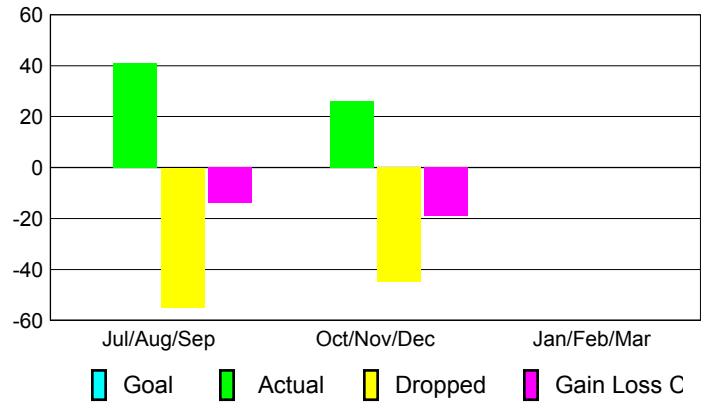

Membership Results 2012-2013

Goal, New, Dropped, Gain/Loss

Comparison of Membership Gain/Loss

Current Year Compared to the Previous Year