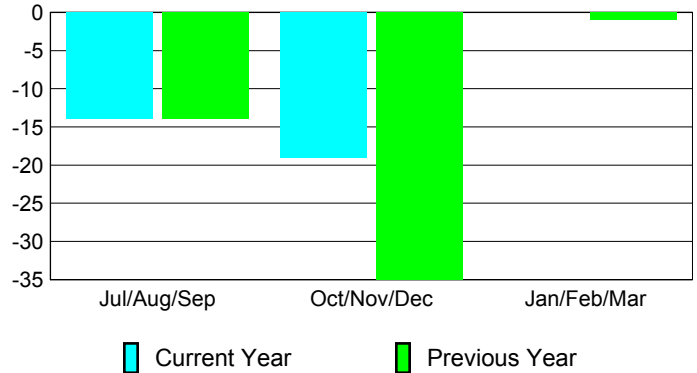

Membership Results
2012-2013

Membership
2011-2012

Month	Net Memb Goal	Actual New Memb	Actual Dropped Memb	Gain/Loss of Memb	Gain/Loss of Memb
Jul/Aug/Sep		41	-55	-14	-14
Oct/Nov/Dec		26	-45	-19	-35
Jan/Feb/Mar					-1
Totals		67	-100	-33	-50

Membership Results 2012-2013

Goal, New, Dropped, Gain/Loss

Comparison of Membership Gain/Loss

Current Year Compared to the Previous Year

Gender Comparison 2012-2013

Jul/Aug/Sep

Oct/Nov/Dec

Jan/Feb/Mar